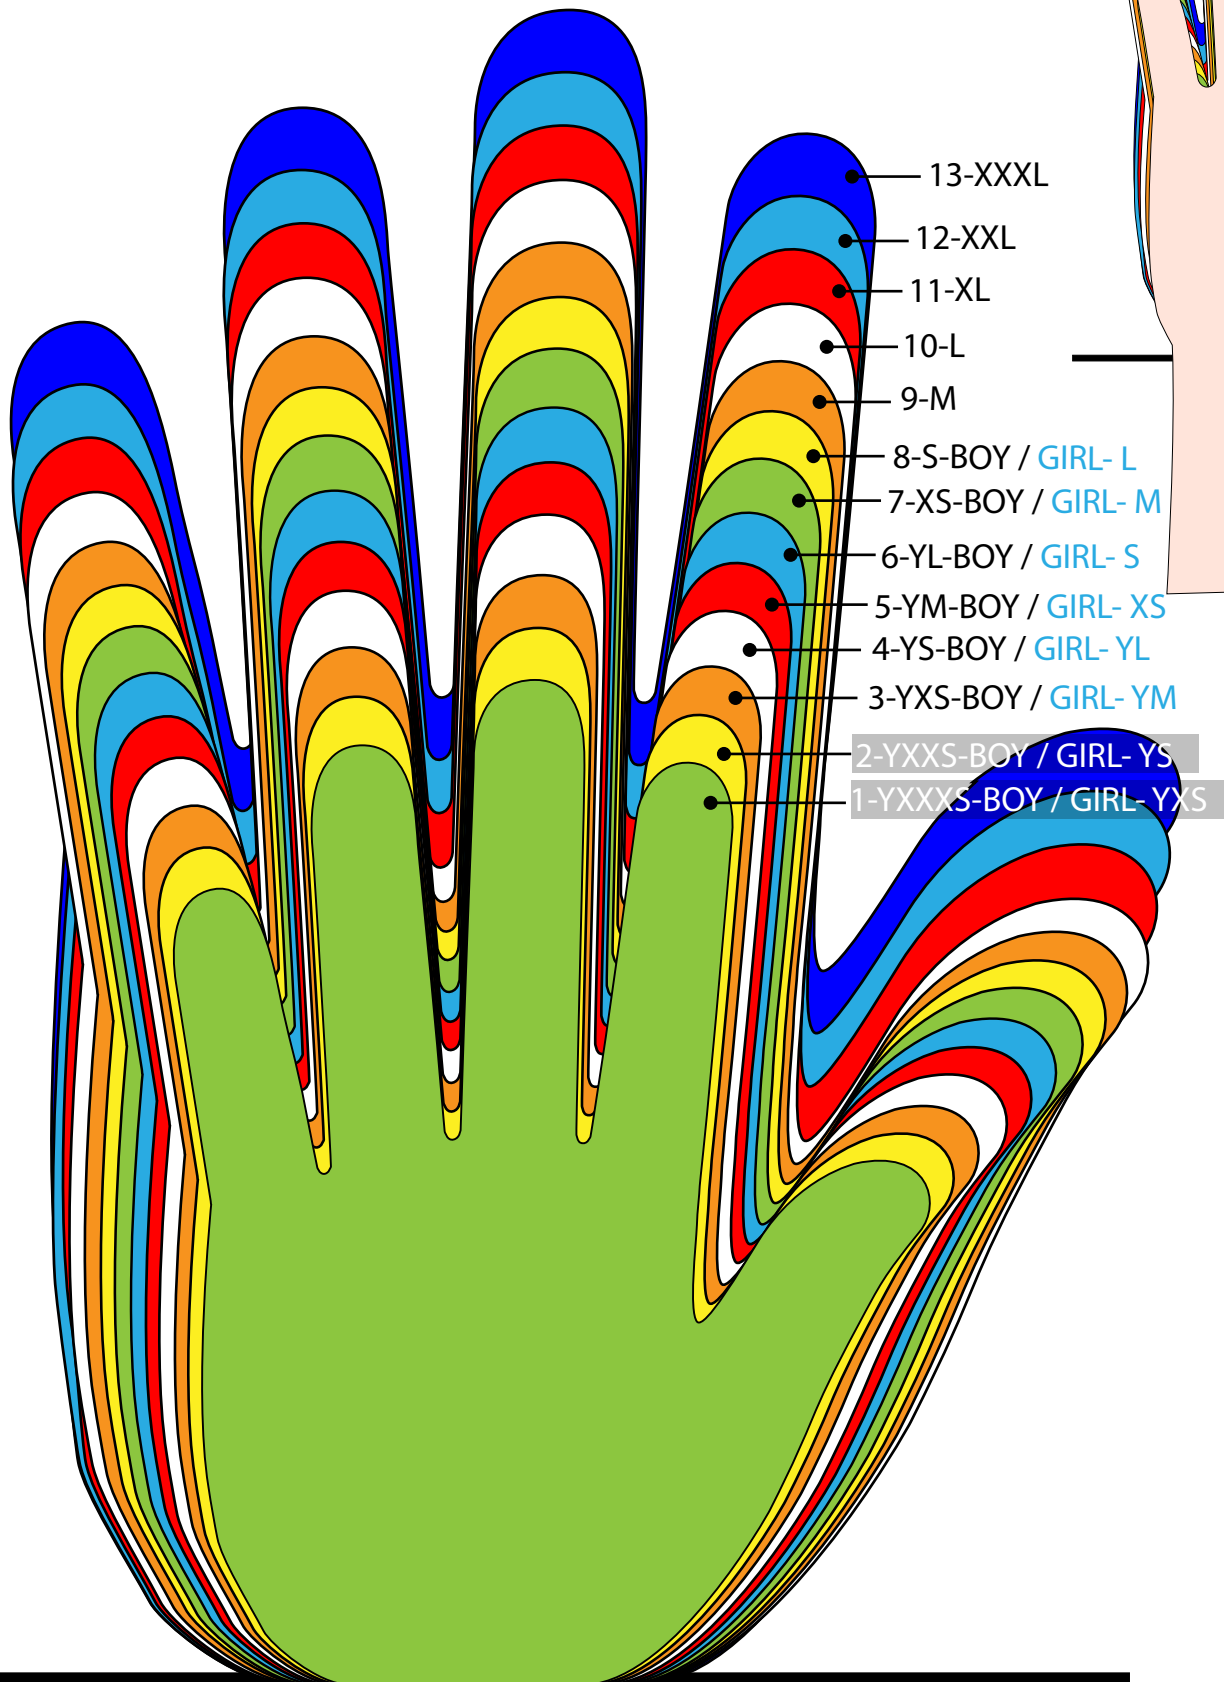

INSTRUCTIONS FOR USE: Print document at 100% scale in order for fit chart to be accurate. Do scale the document to fit page or change the scale in any way. Scale MUST be 100%.

Finger proportions vary from person to person. Estimate your glove size according to your longest fingers for a comfortable fit. The hand below would be a large.

Ball of your thumb should be just in front of the line